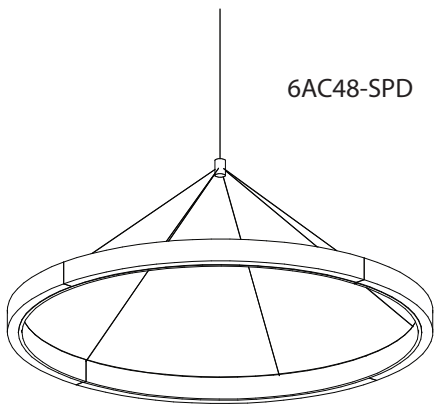

8AC48

6AC48-SPD

6AC48-SPD-P

PENDANT

CIRC-110

LAMPING:
LEDs with 50,000 hrs rated lamp life @70% lumen maintenance. 5000K Cool White is standard color temperature

Available in:
WW - Warm White (3000K)
NW - Neutral White (4000K)
CW - Cool White (5000K)