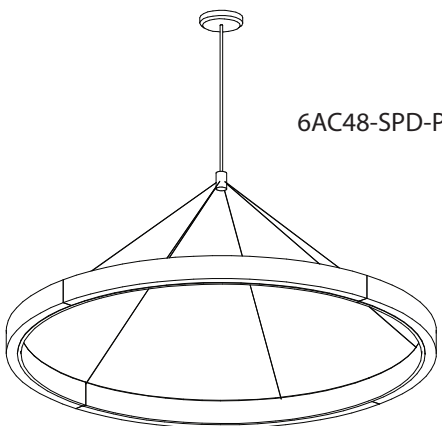

6AC48-SPD-P