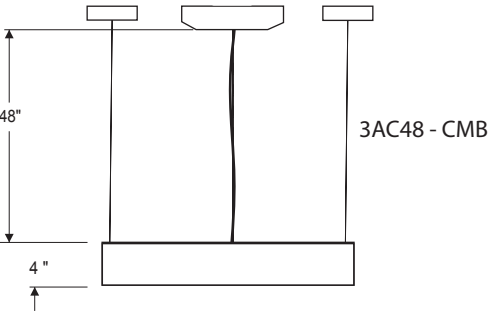

PENDANT

LAMPING:
LEDs with 50,000 hrs rated lamp life @70% lumen maintenance. 5000K Cool White is standard color temperature

Available in:
WW - Warm White (3000K)
NW - Neutral White (4000K)
CW - Cool White (5000K)

RGB - Red, Green, Blue (Contact Solera for Specifics)

ELECTRICAL:
High-efficiency driver with short circuit, over voltage and over temperature protection.

Working ambient temperature range of -40C to +40C.

Available in 120V-277V also 347V-480V.

*Consult Solera for specific wattages,

LENS/SHIELDING:

OPL - Opal Acrylic Lens

FINISH:

Electrostatically applied, thermally cured, polyester powder coated paint finish. Available in Solera standard colors:

WH - Minitex White
BL - Minitex Black
BZ - Minitex Bronze
SG - Minitex Silver Gray
CC - Custom Color (Consult Solera)

MOUNTING:
3AC48-CMB - 3 x 48" Long Aircraft Cables with SVT cord. Aircraft cables secure to 5" canopies which mount to flat ceiling and SVT cord secures to 10" canopy with ceiling mount ballast.

3AC48-SPD - 3 x Aircraft Cables come together at the central junction which then extends with an aircraft cable to single canopy for flat ceiling. (SPIDER MOUNT)

3AC48-TR - 3 x Long Aircraft Cables with SVT cord are connected to a central

OPTIONS:

DM 0-10V Dimming
DM1 Dimming 1%
2CC 2 Circuit Wiring
SF Single Fuse
EM Emergency Ballast/Driver
SH Shallow Housing
RB Remote Ballast
3AC48-SPD-P 3AC48-SPD - 3 x Aircraft Cables come together at the central junction which then extends with 3/4" stem to single canopy for flat ceiling.

3AC48 -SPD

3AC48 -SPD-P

A

	A
CIRC-III-24	24"
CIRC-III-36	36"
CIRC-III-48	48"
CIRC-III-60	60"
CIRC-III-72	72"

CIRC-III

PROJECT

DATE

QTY