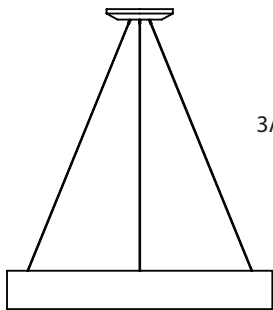

PENDANT

LAMPING:
LEDs with 50,000 hrs rated lamp life @70% lumen maintenance. 5000K Cool White is standard color temperature

Available in:
WW - Warm White (3000K)
NW - Neutral White (4000K)
CW - Cool White (5000K)

RGB - Red, Green, Blue (Contact Solera for Specifics)

ELECTRICAL:
High-efficiency driver with short circuit, over voltage and over temperature protection.

Working ambient temperature range of -40C to +40C.

Available in 120V-277V also 347V-480V.

*Consult Solera for specific wattages,

LENS/SHIELDING:

OPL - Opal Acrylic Lens

FINISH:

Electrostatically applied, thermally cured, polyester powder coated paint finish. Available in Solera standard colors:

WH - Minitex White
BL - Minitex Black
BZ - Minitex Bronze
SG - Minitex Silver Gray
CC - Custom Color (Consult Solera)

MOUNTING:
3AC48-CMB - 3 x 48" Long Aircraft Cables with SVT cord. Aircraft cables secure to 5" canopies which mount to flat ceiling and SVT cord secures to 10" canopy with ceiling mount ballast.

3AC48-SPD - 3 x Aircraft Cables come together at the central junction which then extends with an aircraft cable to single canopy for flat ceiling. (SPIDER MOUNT)

3AC48-TR - 3 x Long Aircraft Cables with SVT cord are connected to a central

OPTIONS:

DM 0-10V Dimming
DM1 Dimming 1%
2CC 2 Circuit Wiring
SF Single Fuse
EM Emergency Ballast/Driver
SH Shallow Housing
RB Remote Ballast
3AC48-SPD-P 3AC48-SPD - 3 x Aircraft Cables come together at the central junction which then extends with 3/4" stem to single canopy for flat ceiling.

3AC48 -SPD

3AC48 -SPD-P

3AC48 -TR

A

	A
CIRC-III-24	24"
CIRC-III-36	36"
CIRC-III-48	48"
CIRC-III-60	60"
CIRC-III-72	72"

CIRC-III

PROJECT

DATE

QTY