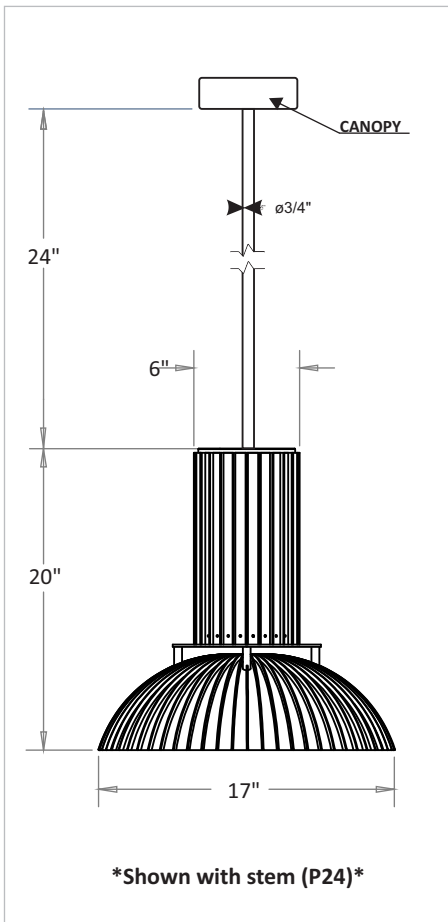

The AOR-HB is a modern merging of pendant and highbay. With the power of a Highbay and the beauty of a decorative pendant this well made luminaire can serve many purposes. Made of heavy duty extruded aluminum driver housing and cast aluminum skirt this fixture is meant to stand the test of time.

PENDANT

AOR-HB

LAMPING:

215W LED (max) High Power chip on board (COB) technology with 50,000 hr life span at 70% lumen maintenance.
Temperatures available:
NW - Neutral White (4100°K) (Approx 18,000lm @350mA)

108W LED High Power chip on board (COB) technology with 50,000 hr life span at 70% lumen maintenance.
Temperature available:
NW - Neutral White (4100°K) (Approx. 11,000 Lm @350mA)

Other wattages and color temperatures are available, please consult Solera for custom lumen packages

ELECTRICAL:

Select from 120V, 277V, 347V (consult Solera for additional voltages)
Magnetic Ballast is standard on most HID lamps. For electronic ballast specify ELB after the lamp option.
Electronic Ballast is standard on all LED, CFL, BIAX and Fluorescent lamps.

OPTICS/SHIELDING:

TV - Type V distribution is standard.

ELECTRICAL:

Select from 120V, 277V, 347V (consult Solera for additional voltages)
Magnetic Ballast is standard on most HID lamps. For electronic ballast specify ELB after the lamp option.
Electronic Ballast is standard on all LED, CFL, BIAX and Fluorescent lamps.

LENS/SHIELDING:

- **E** Enclosed Clear Flat Tempered Glass
  Lens is standard
- **O** Open Bottom (no lens)

MOUNTING:

P24 - 1/2" x 24" Long Pendant Stem with Canopy for mounting to recessed J-box in flat ceiling (standard) *24" is standard but other lengths are possible. Please consult Solera for other lengths*

AC48 - ST cord with 48" Aircraft Cable Suspension (consult Solera for other lengths)

3C - 3' electrical cord with hook

3CP -3' electrical cord with hook and plug

EM Emergency Operation

DM Dimming Ballast

SV Swivel Canopy

Ip65 Ip65 rated enclosure

FINISH:

Electrostatically applied, thermally cured powder coated paint. Available in Solera Standard colors:

BL Minitex Black

WH Minitex White

BZ Minitex Bronze

SG Silver Gray

CC Custom Color (Consult Solera)

PROJECT

DATE

QTY

NAME	LAMPING	OPTICS	COLOR	VOLT	SHIELDING	MOUNTING	OPTIONS	FINISH
AOR-HB		TV	TEMP. (LED)	120V 277V 347V	LENS E O	P48 AC48 3C 3CP	DM TP TS IP65	WH BL SG BZ CC*
			WW NW CW	120/277V