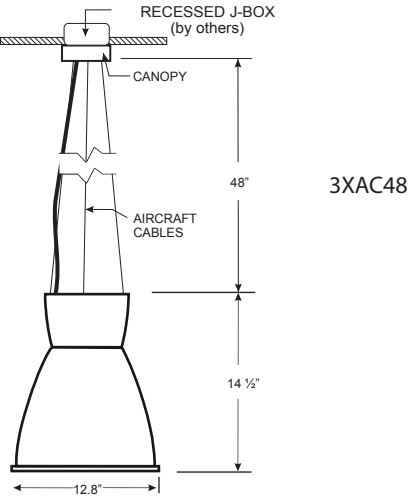

PENDANT

Simple yet aesthetically pleasing pendant designed for interior spaces. Spun mate anodized .063 aluminum housing construction. Available with 3 aluminum decorative bars.

LAMPING:

- 9W LED
- 18W LED
- 24W LED
- 36W LED

LEDs with 50,000 hrs rated lamp life @70% lumen maintenance. 5000K Cool White is standard color temperature.

Available in:

- WW - Warm White (3000K)
- NW - Neutral White (4000K)
- CW - Cool White (5000K)

ELECTRICAL:

High-efficiency driver with short circuit, over voltage and over temperature protection.

Working ambient temperature range of -40C to +40C.

Available in 120V-277V also 347V-480V.

Consult Solera for specific wattages, etc.

LENS/SHIELDING :

- O Open Bottom

MOUNTING:

3AC48 - 3 X 48" Long aircraft cables with canopy for a flat ceiling. Canopy mounts to standard recessed J-Box (by others)

P24" - 24" long 3/4 OD stem with canopy for flat ceiling, mounts to recessed J-Box (by others)

CM - Ceiling Mount

OPTIONS:

- DM 0-10V Dimming
- DM1 Dimming 1%
- EM Emergency Operation
- D Down Light
- SF Single Fuse
- E Enclosed Lens
- CL Clear Lens
- FG Frosted Lens
- DC Dust Cover for Top

FINISH:

Electrostatically applied, thermally cured, polyester powder coated paint finish. Available in Solera standard colors:

- WH - Minitex White
- BL - Minitex Black
- BZ - Minitex Bronze
- SG - Minitex Silver Gray
- CC - Custom Color (Consult Solera)

BA4 - Brushed Aluminum #4

Ceiling Mount

SP700 Series

PROJECT	DATE	QTY						
SP700Series								
NAME	LAMPING	COLOR TEMP. (LED)	VOLT	LENS	OPTICS	MOUNTING	OPTIONS	FINISH (TRIM)
	9WLED			O		3XAC48	DM	
	18WLED	WW	120V			P24"	DM1	WH
	24WLED	NW	277V			CM	EM	BL
	36WLED	CW	347V				D	BZ
			120/277V				SF	SG
							E	CC*
							CL	BA4
							FG	
							DC	

Std. = STANDARD

*CC - Custom Color, adder applies, please consult Solera