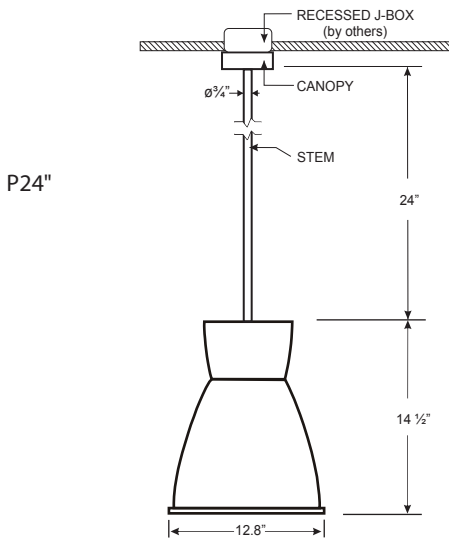

PENDANT

Simple yet aesthetically pleasing pendant designed for interior spaces. Spun mate anodized .063 aluminum housing construction. Available with 3 aluminum decorative bars.

LAMPING:

- 9W LED
- 18W LED
- 24W LED
- 36W LED

LEDs with 50,000 hrs rated lamp life @70% lumen maintenance. 5000K Cool White is standard color temperature.

Available in:

- WW - Warm White (3000K)
- NW - Neutral White (4000K)
- CW - Cool White (5000K)

ELECTRICAL:

High-efficiency driver with short circuit, over voltage and over temperature protection.

Working ambient temperature range of -40C to +40C.

Available in 120V-277V also 347V-480V.

Consult Solera for specific wattages, etc.

LENS/SHIELDING :

- O Open Bottom

MOUNTING:

3AC48 - 3 X 48" Long aircraft cables with canopy for a flat ceiling. Canopy mounts to standard recessed J-Box (by others)

P24" - 24" long 3/4 OD stem with canopy for flat ceiling, mounts to recessed J-Box (by others)

CM - Ceiling Mount

OPTIONS:

- DM 0-10V Dimming
- DM1 Dimming 1%
- EM Emergency Operation
- D Down Light
- SF Single Fuse
- E Enclosed Lens
- CL Clear Lens
- FG Frosted Lens
- DC Dust Cover for Top

FINISH:

Electrostatically applied, thermally cured, polyester powder coated paint finish. Available in Solera standard colors:

- WH - Minitex White
- BL - Minitex Black
- BZ - Minitex Bronze
- SG - Minitex Silver Gray
- CC - Custom Color (Consult Solera)

BA4 - Brushed Aluminum #4

Ceiling Mount

SP700 Series

PROJECT	DATE	QTY						
SP700Series								
NAME	LAMPING	COLOR TEMP. (LED)	VOLT	LENS	OPTICS	MOUNTING	OPTIONS	FINISH (TRIM)
	9WLED			O		3XAC48	DM	
	18WLED	WW	120V			P24"	DM1	WH
	24WLED	NW	277V			CM	EM	BL
	36WLED	CW	347V				D	BZ
			120/277V				SF	SG
							E	CC*
							CL	BA4
							FG	
							DC	

Std. = STANDARD

*CC - Custom Color, adder applies, please consult Solera