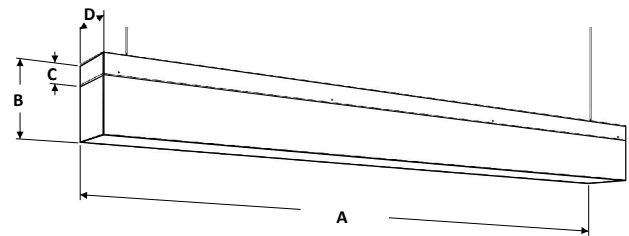

LAMPING: *See Lamping Chart*

LED: High power CREE LEDs with 50,000hrs rated lamp life @ 70% lumen maintenance. *Available in:*
CW - Cool White, 5000-7000°K color temperature.
WW - Warm White, 3500°K color temperature.
NW - Neutral White, 4100°K color temperature.

FLUORESCENT:

Miniature Bi Pin Holders Provided to accept the Linear Fluorescent T5 HO lamps (by others)

ELECTRICAL:

Select from 120V, 277V, 347V
(consult Solera for additional voltages)
Electronic Ballast is standard on all LED, CFL, BIAx and Fluorescent lamps.

SHIELDING/LENS :

OPL LSB - Enclosed Opal Lens with Light Sandblasted Finish
CGL - Color Glow Lens (red, blue, green etc.)
Consult Solera for Color Options

MOUNTING:

4AC - 48" Aircraft Cable with ST cord mounts to rigid ceiling structure (by others)
CM - Ceiling mounted to recessed J-Box (by others)
WM -Wall mounted with arm to recessed J-Box (by others)

OPTIONS:

DM - 0-10V Dimming
TP- Tamperproof Hardware
TS - Tamperproof Screwdriver
IP65 Rated Enclosure
EM - Emergency Operation
RGB - Red, Green, Blue
DMX Controlled

FINISH:

Electrostatically applied, thermally cured polyester powder coated paint. *Available in Solera Standard colors:*
BL - Minitex Black
WH - Minitex White
SG - Silver Gray
BZ - Minitex Bronze
CC - Custom Color **Adder** Please consult Solera

	A	B	C	D
VELO 24	24"	9.5"	8"	2.5"
VELO 36	36"	9.5"	8"	2.5"
VELO 48	48"	9.5"	8"	2.5"
VELO 96	96"	9.5"	8"	2.5"

PROJECT	DATE	QTY						
NAME	SIZE	LAMPING	COLOR	VOLT	SHIELDING	MOUNTING	OPTIONS	FINISH
VELO	24"	*See Chart*	TEMP.	120V	LENS	AC	LSB	WH
	36"		(LED)	277V	OPL	CM	DM	BL
	48"		WW	347V	CGL	WM	TP	SG
	96"		NW	120/277V			TS	BZ
			CW				IP65	CC*
							EM	
							RGB	
							DMX	

LAMPING CHART BY LENGTH 'A'

	24"	36"	48"	96"
LED	18LED 22W 2340 Lm (CW)	24LED 36W 3120 Lm (CW)	44LED 36W 3900 Lm (CW)	60LED 72W 5720 Lm (CW)
LINEAR FLUORESCENT	F24T5HO	F36T5HO	F57T5HO	2F57T5HO
OTHER Consult Factory